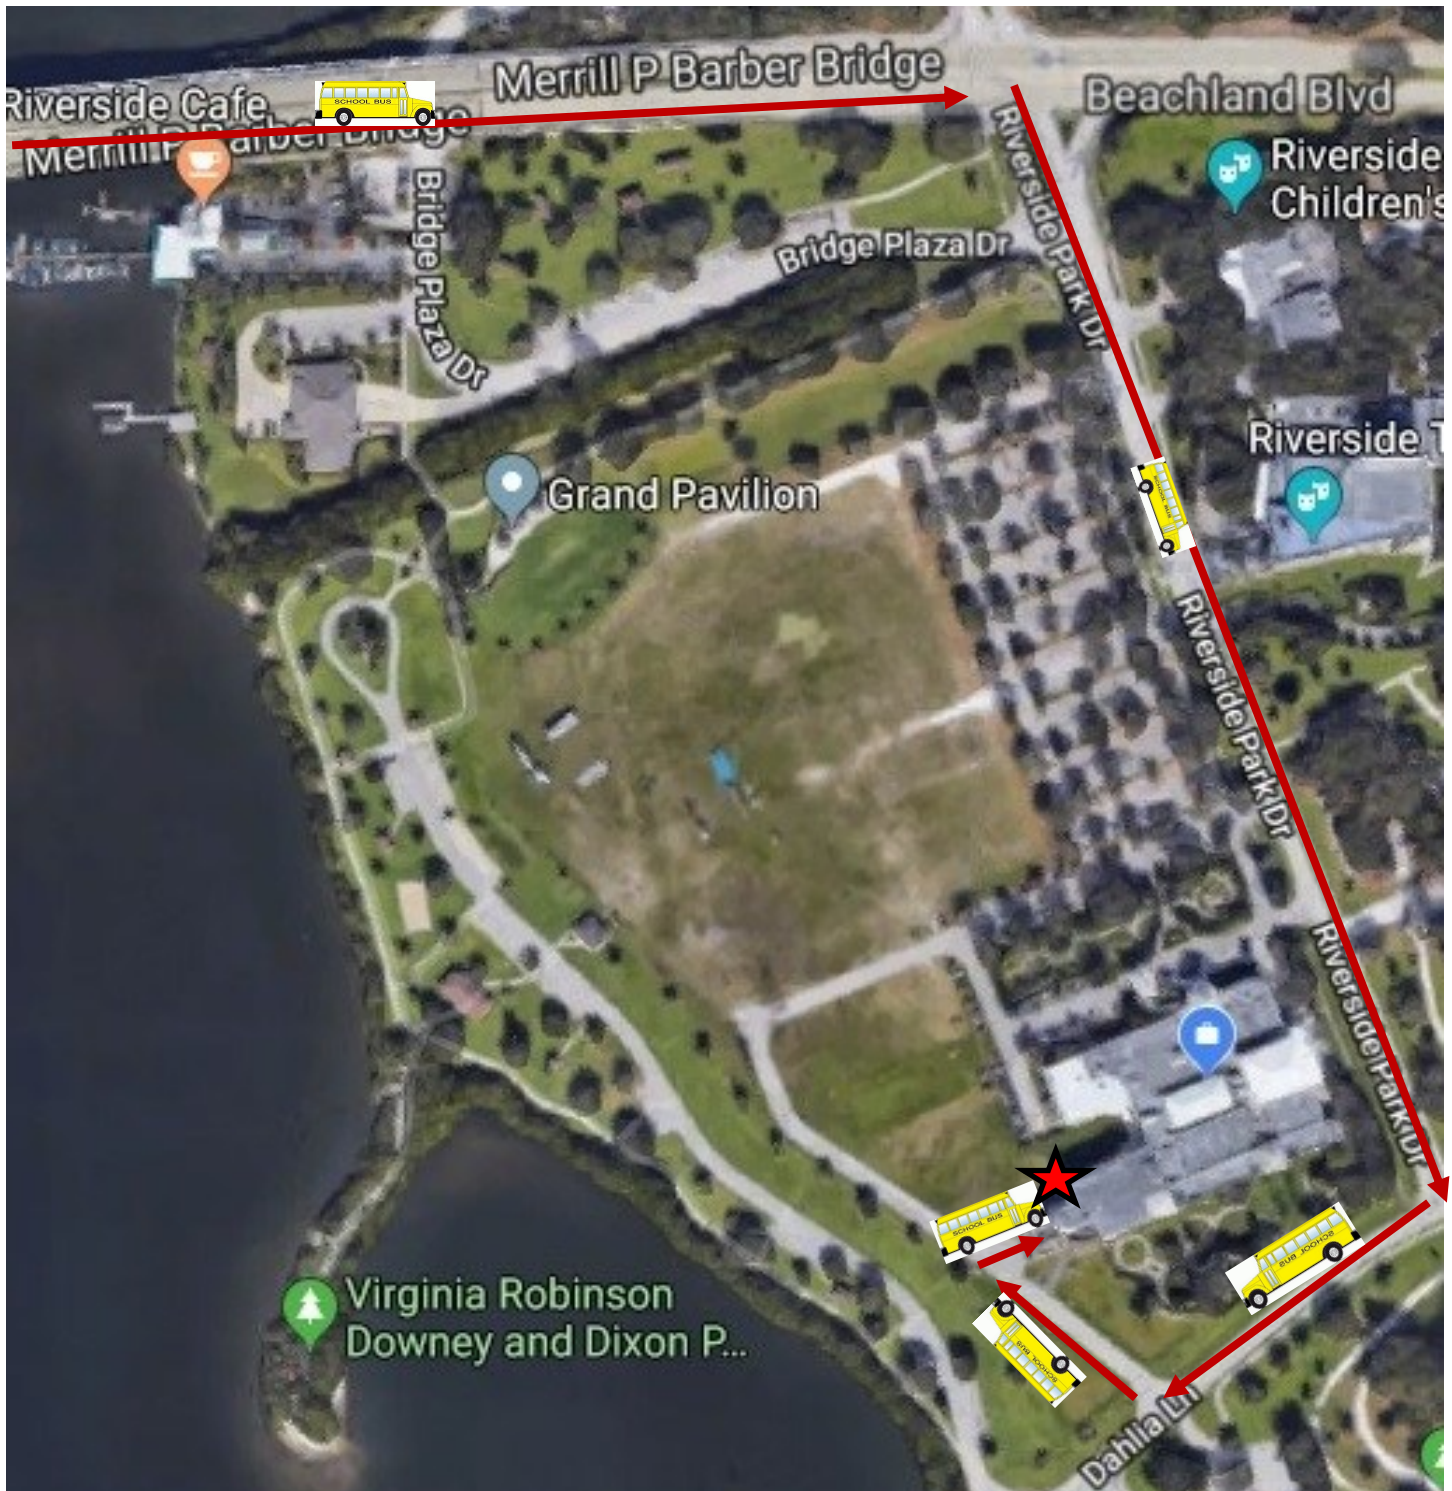

# VBMA

VERO BEACH MUSEUM OF ART

## SCHOOL BUS ROUTE FOR STUDENT DROP OFF AND PICK UP

1. Turn right (south) from Barber Bridge onto Riverside Park Drive.
2. Continue to the stop sign at Dahlia Lane.
3. Turn right (west) then right (north) onto the access road leading back toward the Museum.
4. Turn right (east) into driveway toward loading dock to drop off and pick up groups
5. Buses may park in grass west of sidewalk, facing north, while waiting for groups.